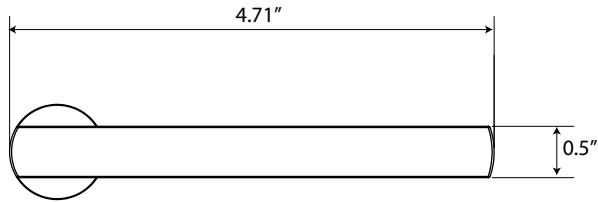

### Dirk Lever

> Design code: DRK

> Material: Cast iron, zinc plated and powder coated

> Functions: Left or right handing

Dirk Lever on Loch Rosette