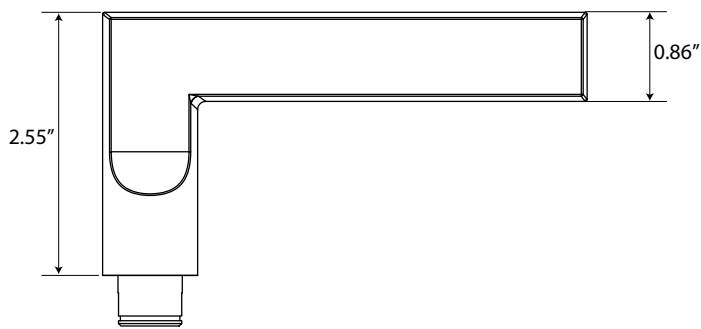

## TECHNICAL SPECIFICATIONS

---

### Dirk Lever

> Design code: DRK

> Material: Cast iron, zinc plated and powder coated

> Functions: Left or right handing

Dirk Lever on Loch Rosette