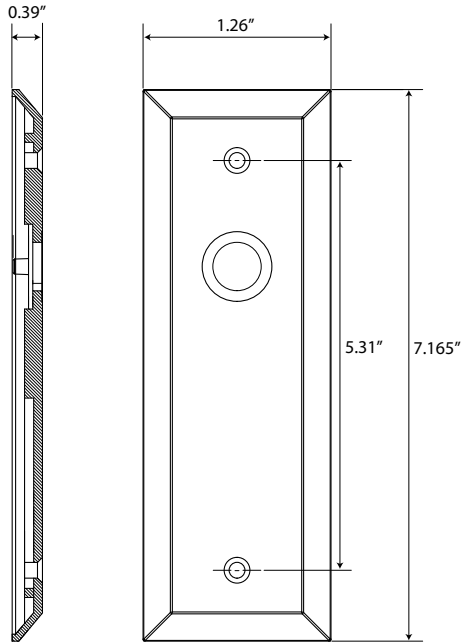

TECHNICAL SPECIFICATIONS

Keep Long Plate

> Design code: KEP

> Material: Cast iron, zinc plated and powder coated

> Functions: Passage, privacy, dummy

Dirk Lever on Keep Long Plate